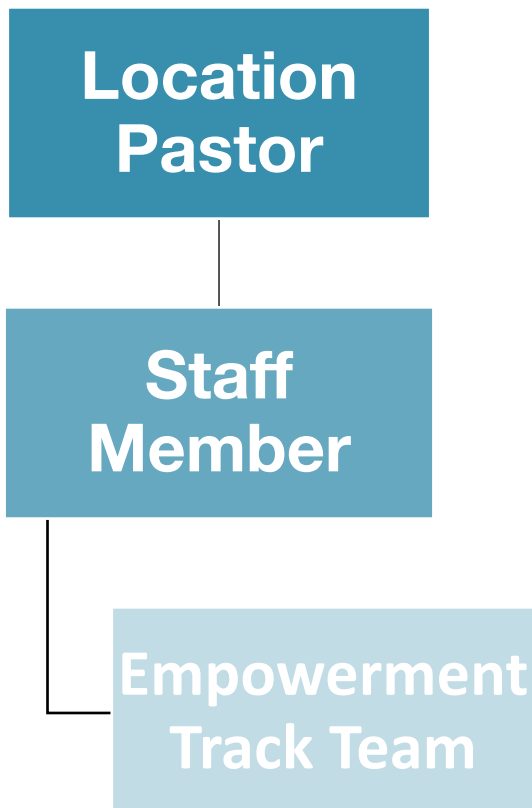

EMPOWERMENT TRACK TEAM

SERVE TEAM MISSION

Purpose: Next Level Church exists to lead people to become fully engaged followers of Jesus. This means leading lost people to be found, found people to be free, and free people to be empowered to make a kingdom impact.

Mission: The Empowerment Track Team exists to guide participants toward spirit-led personal and relational next steps with Jesus at Next Level Church, filtered through the lenses of their spiritual gifts and NLC's Core Values.

EMPOWERMENT TRACK TEAM STRUCTURE

MINISTRY TEAM STRUCTURE

LEADERSHIP STRUCTURE