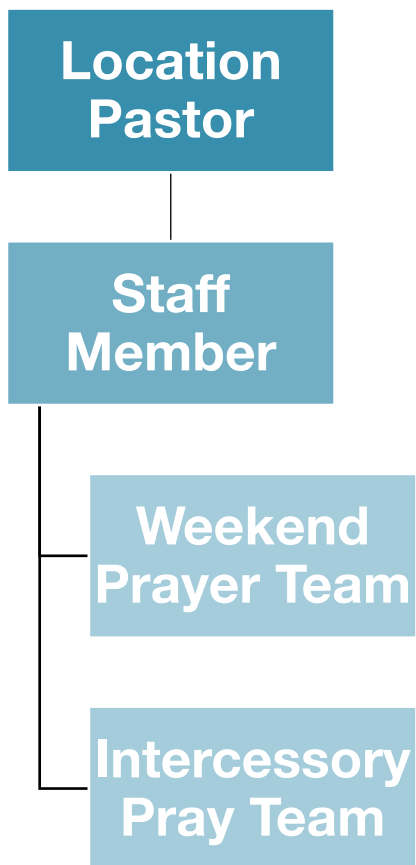

## SERVE TEAM MISSION

---

**Purpose:** Next Level Church exists to lead people to become fully engaged followers of Jesus. This means leading lost people to be found, found people to be free, and free people to be empowered to make a kingdom impact.

## PRAYER TEAM STRUCTURE

---

### LEADERSHIP STRUCTURE