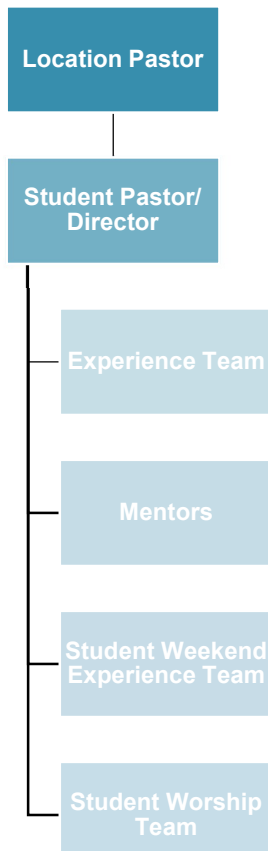

STUDENT MINISTRY TEAM

SERVE TEAM MISSION

Purpose: Next Level Church exists to lead people to become fully engaged followers of Jesus. This means leading lost people to be found, found people to be free, and free people to be empowered to make a kingdom impact.

Mission: Next Level Students exists to strengthen spiritual foundations and to empower students to lead themselves and influence the world around them.

STUDENT MINISTRY STRUCTURE

MINISTRY TEAM STRUCTURE

LEADERSHIP STRUCTURE